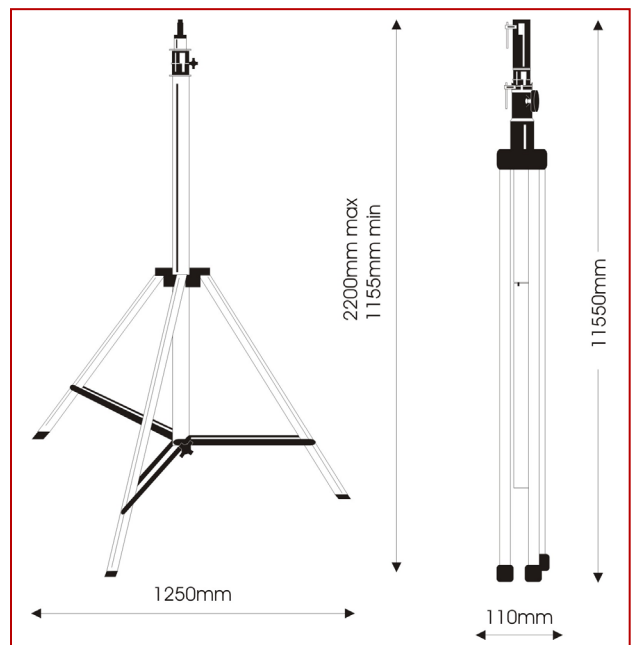

Product Specifications

Robust, high quality yet affordable 2-section aluminium stand for single luminaire, fitted with top M10 fixing spigot. Max aperture $\varnothing 125\text{cm}$, min. height 115cm, max height 220cm, height when closed 115cm, net weight 3,5kg, max load 20kg.

Mechanical data

Paint/Finish	black epoxy powder paint
Maximum load	20 kg
Weight	3,5 kg
Body	aluminium tubing, aluminium legs, die-cast headset
Locking knobs	strong grip nylon locking knobs
Key features	anti-slip rubber feet

Light black stand

part number 20102301

Luci della Ribalta srl
Via berna 38/62
46042 Castel Goffredo (MN), Italy
tel: +39 0376 771777
fax: +39 0376 772140
www.ldr.it ldr@tin.it

Issue: ap ©2003. LDR reserves the right to alter present specifications without prior notice.